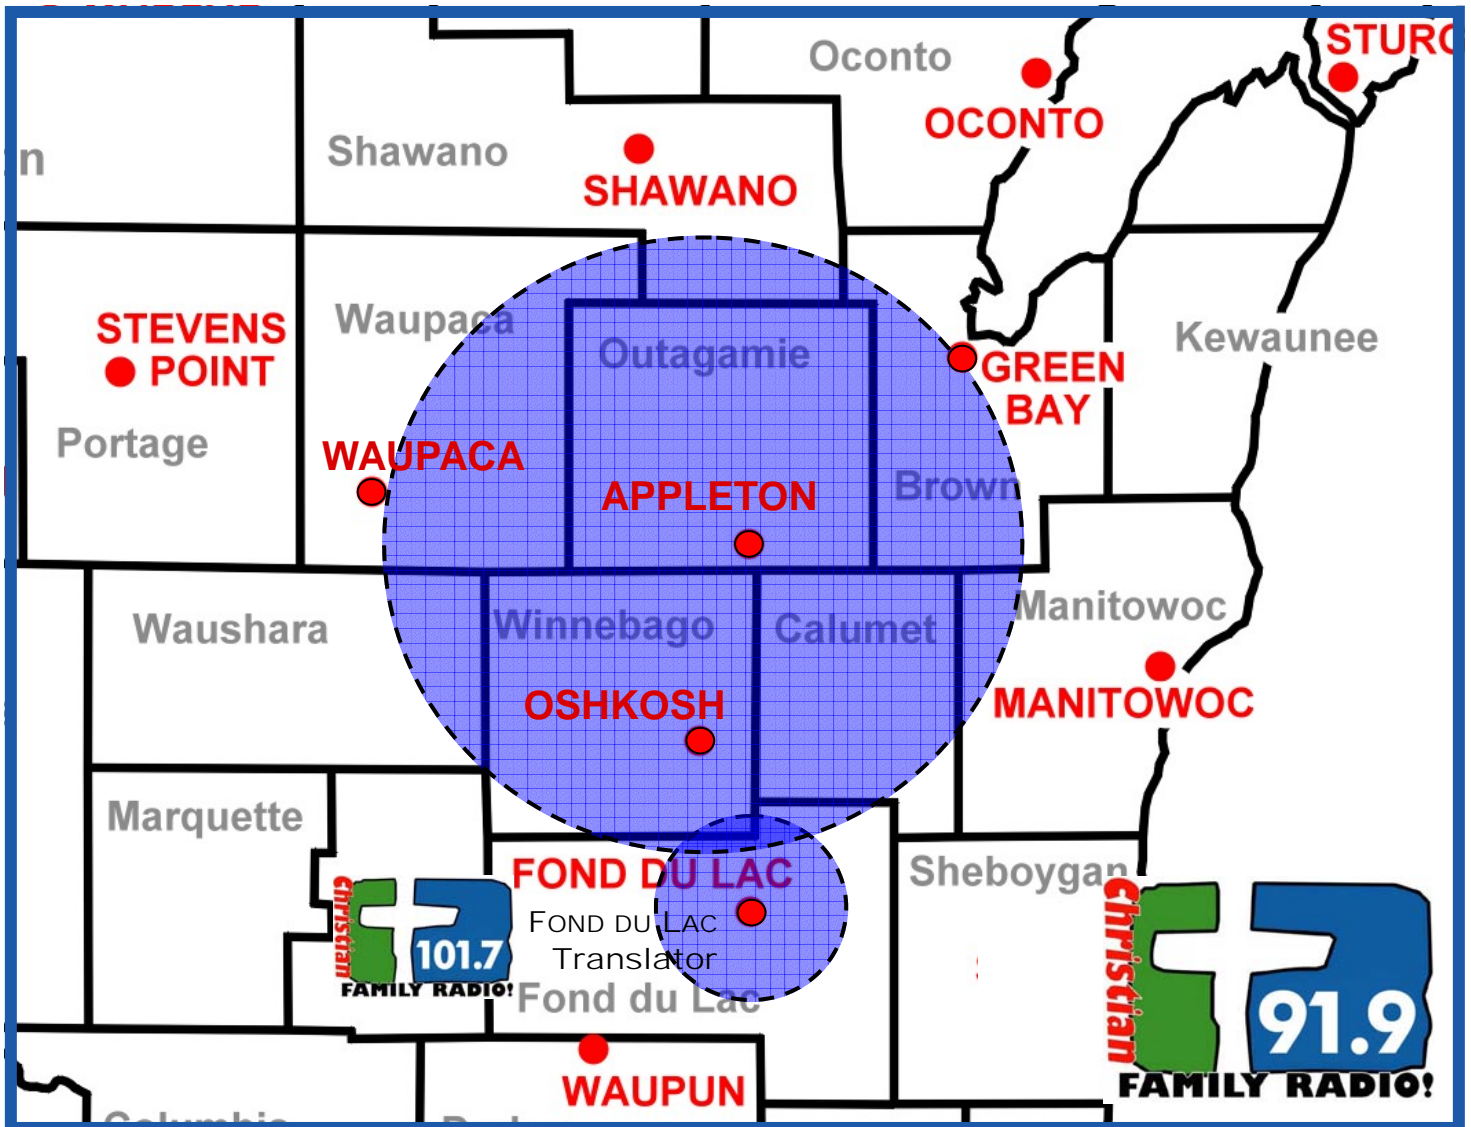

WEMI 91.9FM Listening Area

- COVERAGE:** WEMI Christian Family Radio reaches into 9 counties!
- DEMOGRAPHICS:** 72% of listeners are between the ages of 25-54, and 55% are female.
- LOYALTY:** 78% of the audience listens exclusively to Christian radio!
- RESPONSIVE:** Over 75% of listeners report they have visited one or more of our sponsors in the past month. They believe our messages!
- INTERACTIVE:** "Christian Family Radio" interacts with the audience by hosting fun and exciting special events, enjoyable for the whole family.
- OPPORTUNITY:** Get your message in front of this large, loyal and responsive audience!